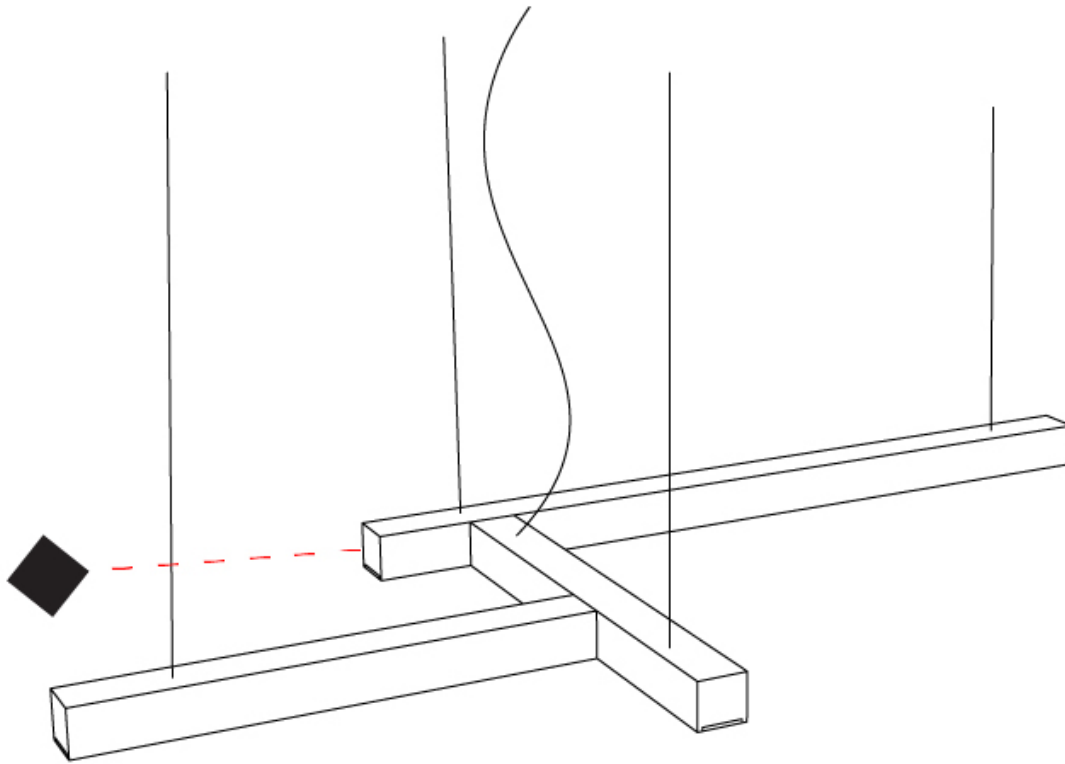

SHAPE 4 SUSPENSION

D71002-

PROJECT _____

TYPE _____

SPECIFIER _____

QUANTITY _____

DATE _____

D