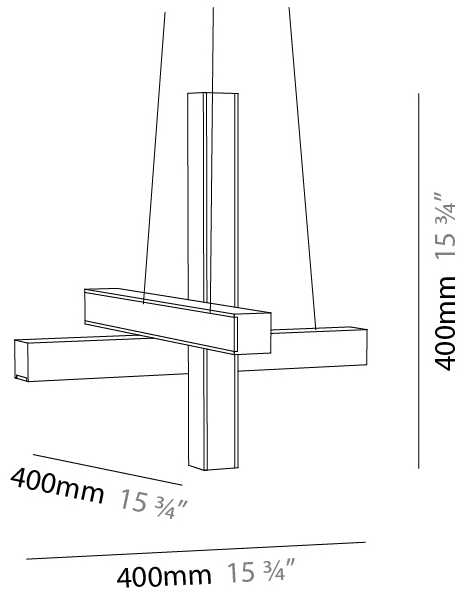

CROSS SHAPE SUSPENSION

D71028-

base number
Color   Finish
Temperature   Options

1. To build a product code in our configurator select the specify button on the base model # product page
2. To build a manual product code on this datasheet choose from the options listed below in blue font and add the suffix to the base model #

GENERAL

Series: LED40 Modular
Subseries: Cross Shape
Brand: Tunto
Division: Design
Mounting Type: Suspension
Mounting Location: Ceiling
Subcategory: Modular

PHYSICAL

Shape: Abstract
Length (mm): 400
Length (in): 15 ¾
Width (mm): 400
Width (in): 15 ¾
Height (mm): 400
Height (in): 15 ¾
Max. Overall Height (mm): 2400
Max. Overall Height (in): 94 ½
Extension (mm): 80
Extension (in): 3 ⅛
Light Distribution: Omnidirectional
Diffuser: Opal
Fixture Finish: [WAL](#) / [ASH](#) / [OAK](#) / [BLK](#) / [WHI](#)
Fixture Material: Wood

ELECTRICAL

Lamp Type: LED
Input Wattage (W): 23
Total Output Wattage (W): 18.9
Dimming: Tri-Mode (Non-Dimming and Phase Dimming (120Vac only) and 0-10V Dimming)
Driver Included: Yes
Driver Location: Integrated
Driver Type: Constant Current - Universal
Driver Class: Class 2
Input Voltage (V): 120 - 277
Constant Current (MA): 700

LED

Color Temperature (°K): [2700](#) / [3000](#) / [4000](#)
Max. Delivered Lumen (lm): 1100
CRI: >93 CRI
Lamp Life (hrs): 50000

OPTICAL

RATINGS AND CERTIFICATIONS

Certified By: Certified for North American Standards
IP rating: IP20