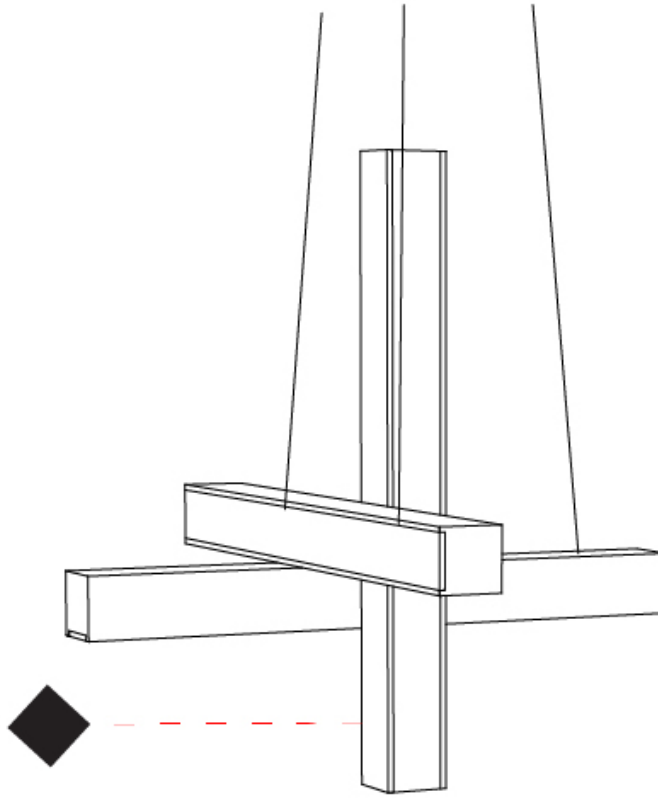

CROSS SHAPE SUSPENSION

D71028-

PROJECT

TYPE

SPECIFIER

QUANTITY

DATE